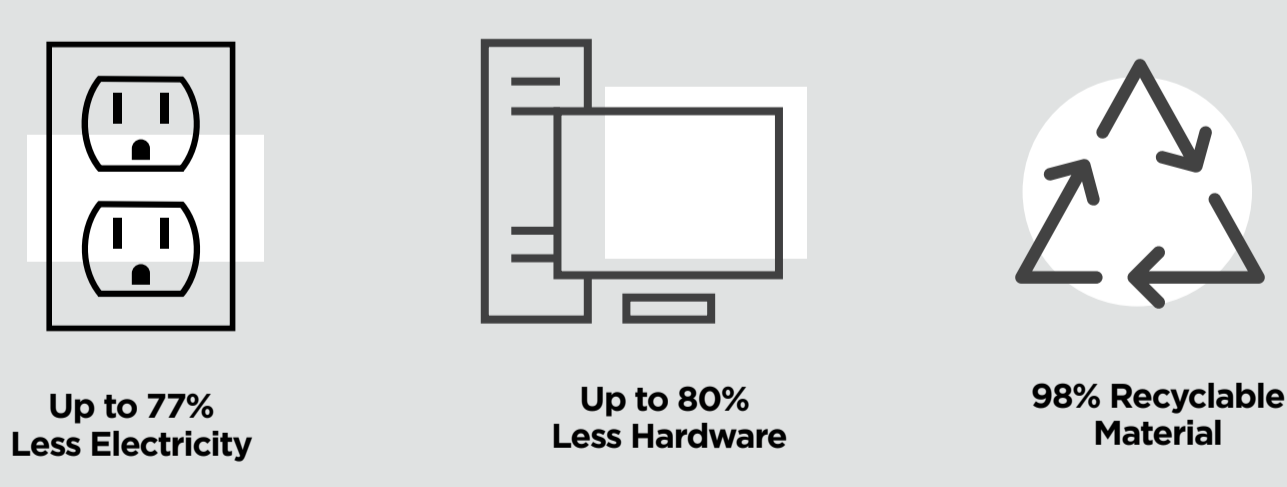

Enable and Promote Remote Work to Reduce Emissions

Along with increasing employee satisfaction and productivity, working from home options reduce carbon emissions by decreasing the number of daily commuters on the road. IGEL makes remote work simpler and more secure.